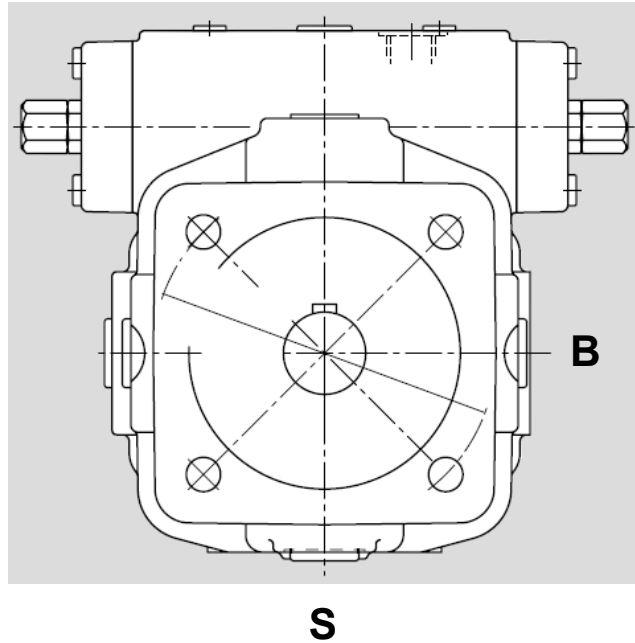

A4VSO PORT LOCATIONS

63 PORTING (Side SAE 4-Bolt flange)

S = SUCTION • B = PRESSURE • B₁ = ADDITIONAL PRESSURE PORT

75 PORTING (Side SAE 4-Bolt flange)

Call, email, or chat ...we're ready to help!

www.FluiDyneFP.com • (586) 296-7200 • Sales@FluiDyneFP.com